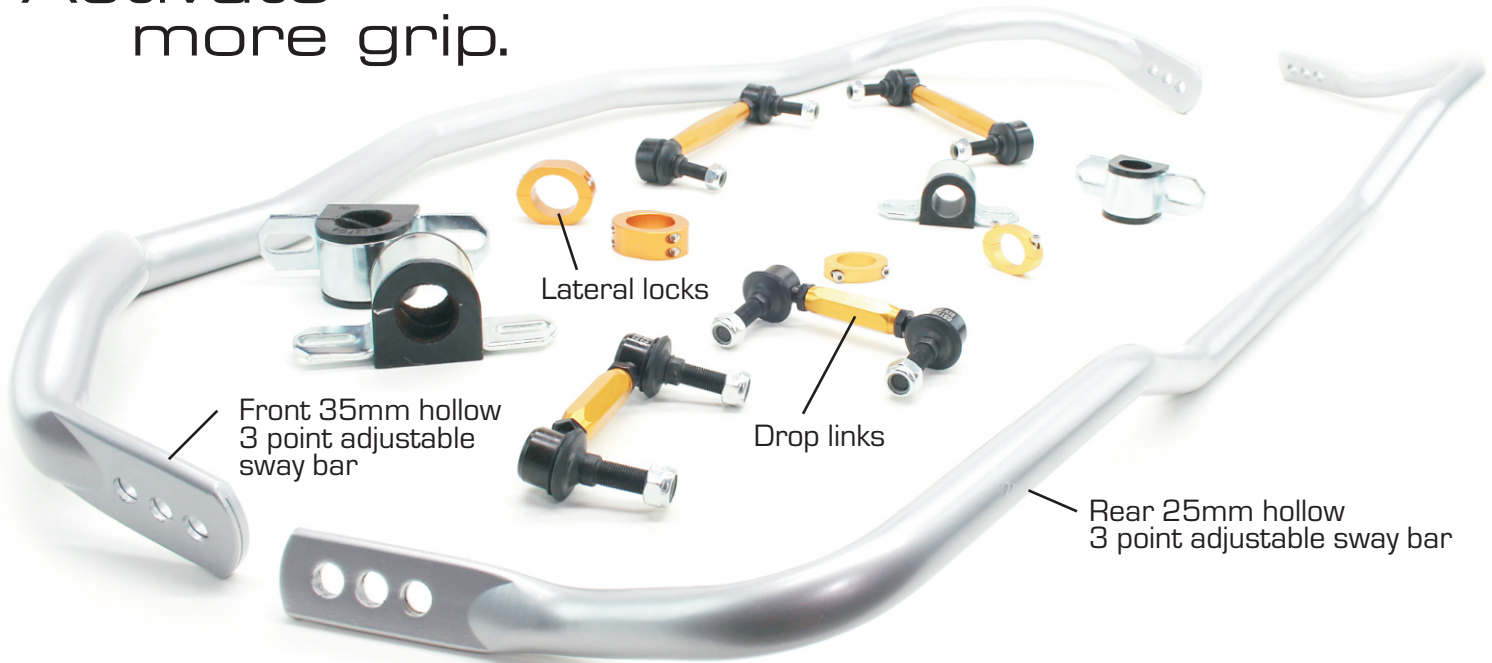

## SWAYBARKIT 2015 FORD MUSTANG (S550)

# BFK006

Essential to 'Activate more grip', Whiteline Sway bar vehicle kits are a packaged solution designed to improve performance and enhance the driving experience. Boasting not only front and rear adjustable sway bars, the kit comes complete with high quality sway bar links and accessories that ensure optimum performance and ease of installation. Achieve perfect balance and precise tuning with the Whiteline Sway Bar Kit for your Mustang.

The BFK006 kit boasts a...

Front hollow 35mm 3 point adjustable sway bar including elastomer bushings and lateral locks.  
Front heavy duty adjustable drop links

Rear hollow 25mm 3 point adjustable sway bar including elastomer bushings and lateral locks.  
Rear heavy duty adjustable drop links

Take control with multi-point adjustable sway bars which allow the driver to fine tune vehicle characteristics to suit their driving preference or conditions. Whether it's street or sport, dial in more balance and predictability with Whiteline multi-point adjustable sway bars.